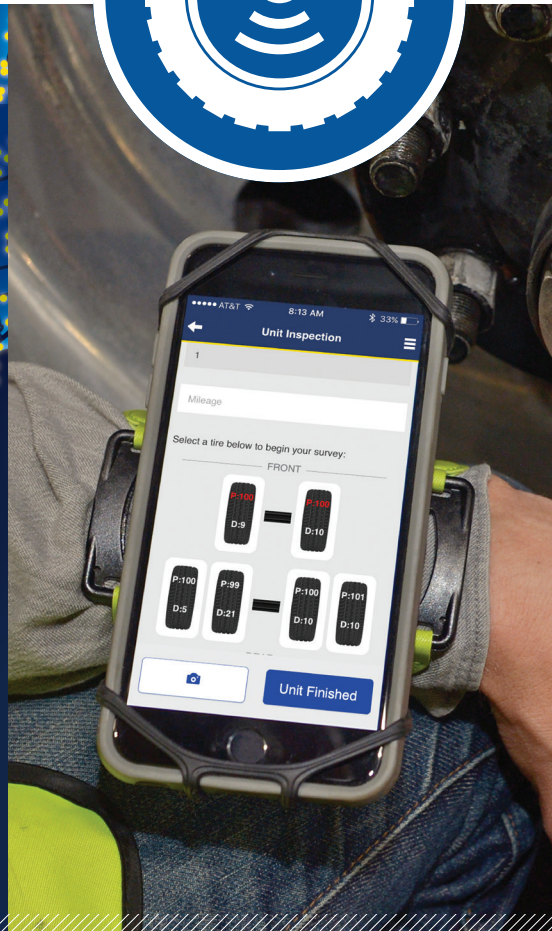

TOTAL MOBILITY

ADVANTAGES YOUR LONG HAUL FLEET NEEDS TO HELP REDUCE YOUR OPERATING COSTS

Total Mobility from Goodyear® for long haul fleets includes efficiency-driving tires and retreads, consistent service nationwide and much more — all focused on helping you improve your bottom line. These advantages are available at any authorized Goodyear Commercial Tire & Service Network location from coast to coast.

goodyeartrucktires.com

GOODYEAR
MORE DRIVEN.

GET TOTAL MOBILITY FOR YOUR LONG HAUL FLEET

Goodyear® innovations offer fuel efficiency and long miles to removal in every wheel position. Premium UniCircle® and precure retreads are also available for drive and trailer tires. Consider these products and technologies for long haul fleets.

Fuel Max® Technology

Helps save money at the pump with innovative, low-rolling-resistance compounds

DuraSeal Technology®

Goodyear's exclusive built-in tire sealant — which instantly seals tread punctures* to help reduce downtime