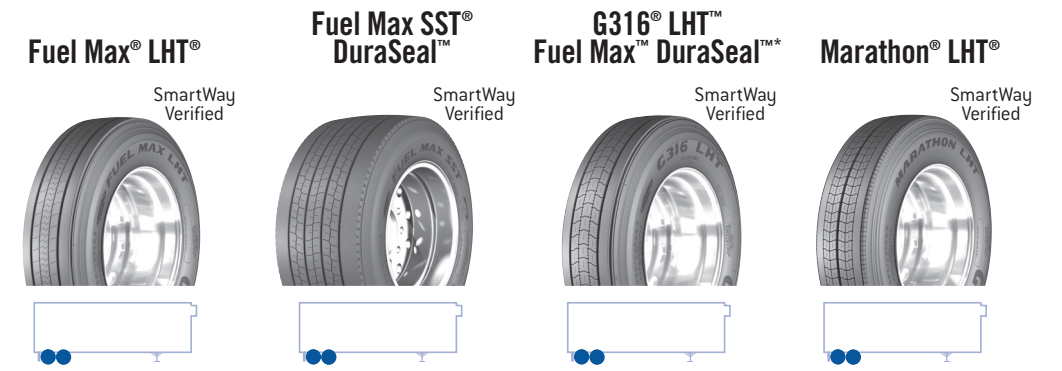

STEER/ALL-POSITION

DRIVE

TRAILER

REGIONAL/URBAN

STEER/ALL-POSITION

DRIVE

TRAILER

MIXED SERVICE

ALL-POSITION

DRIVE

SUPER SINGLE

*Available with or without DuraSeal Technology® | **Available in various tread designs for 16"-19.5" rim diameter sizes | 70086293297783 | 054568 - 05/22

Recommended ●
Optional ○

LONG HAUL							
	TREAD	SIZE	LOAD RANGE	FUEL EFFICIENCY LEVEL	TREAD DEPTH (IN 32NDS)		
Steer/All-Position	Endurance® LHS®	11R22.5	G, H	SmartWay®	18		
		295/75R22.5	G, H	SmartWay	18		
		11R24.5	G, H	SmartWay	18		
		285/75R24.5	G, H	SmartWay	18		
	Marathon® LHS®	11R22.5	G, H	SmartWay	18		
		295/75R22.5	G, H	SmartWay	18		
Drive	Endurance® LHD®	11R22.5	G, H	SmartWay	30		
		295/75R22.5	G	SmartWay	30		
		11R24.5	G, H	SmartWay	30		
		285/75R24.5	G	SmartWay	30		
	G572 1AD® Fuel Max®	11R22.5	G	SmartWay	24		
		295/75R22.5	G	SmartWay	24		
	Fuel Max LHD® 2	11R22.5	G	SmartWay	24		
		295/75R22.5	G	SmartWay	24		
	Fuel Max SSD® DuraSeal™	445/50R22.5	L	SmartWay	24		
	Marathon® LHD®	11R22.5	G	SmartWay	24		
		295/75R22.5	G	SmartWay	24		
		11R24.5	G, H	SmartWay	24		
	Trailer	Fuel Max® LHT®	285/75R24.5	G	SmartWay	24	
			295/75R22.5	G	SmartWay	12	
		G316® LHT™ Fuel Max™	Fuel Max SST® DuraSeal™	445/50R22.5	L	SmartWay	12
			11R22.5	G	SmartWay	12	
			255/70R22.5	H	SmartWay	13	
			275/70R22.5	J	SmartWay	14	
295/75R22.5			G	SmartWay	12		
11R24.5			G	SmartWay	12		
G316® LHT™ Fuel Max™ DuraSeal		285/75R24.5	G	SmartWay	12		
		11R22.5	G	SmartWay	12		
Marathon® LHT®	295/75R22.5	G	SmartWay	12			
	11R24.5	G	SmartWay	12			
	285/75R24.5	G	SmartWay	12			
	11R22.5	G	SmartWay	12			